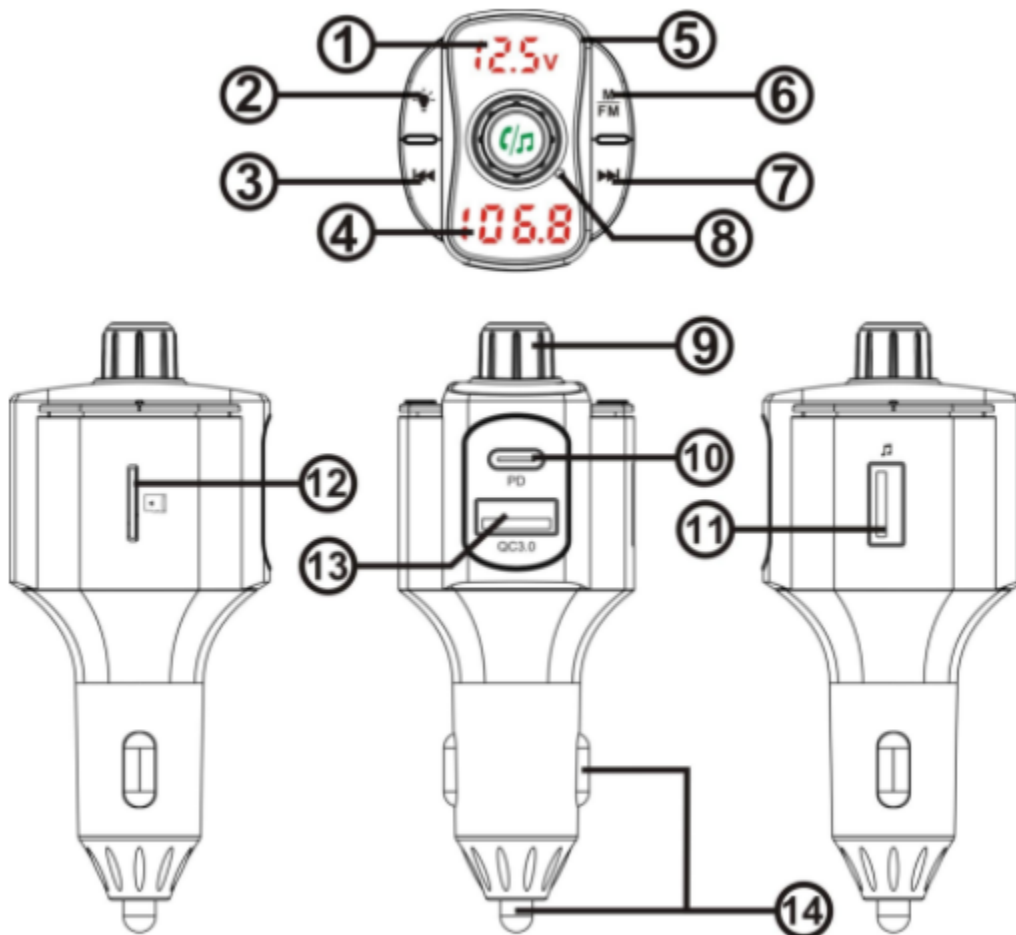

## Specifications:

- Model: BC67
- Bluetooth version: 5.0
- Bluetooth transmission distance: up to 10m
- Bluetooth microphone effective distance: up to 2m
- USB1: U Disk/5V/1A
- USB-A QC3.0 output: 15W
- USB-C PD output: 15W
- Rated working voltage: 12-24V
- FM transmitting frequency: 87.5-108MHz
- Audio playback format: MP3, WMA, WAV, FLAC
- Bluetooth supports: DSP and A2DP
- Max supported U-disk/MicroSD capacity: 64GB
- Dimensions: 38 x 42 x 95mm