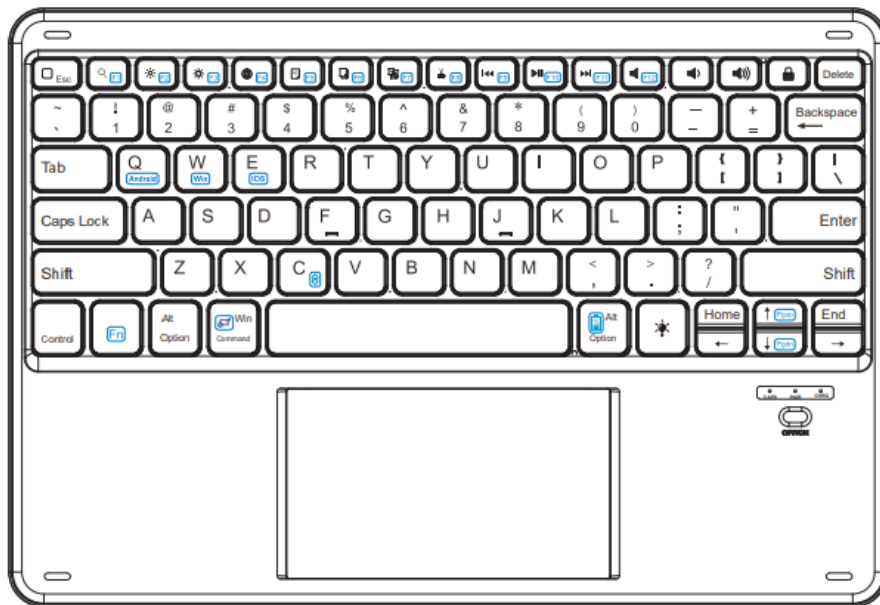

Dux Ducis Samsung Galaxy Tab S8 Ultra Bluetooth Keyboard Case

Specifications:

- Connectivity: Bluetooth
- Battery capacity: 180mAh
- Working distance up to 10m
- Charging interface: Type-C
- Layout: US (QWERTY)

Product overview

1. Touchpad
2. CAPS indicator
3. Bluetooth indicator
4. Switch
5. Charging indicator
6. Type-C charging input

Multifunctional key

1. Home
2. Search
3. Brightness down
4. Brightness up
5. Input
6. Select all
7. Duplicate
8. Paste
9. Cut
10. Previous track
11. Play/pause
12. Next track
13. Mute
14. Volume down
15. Volume up
16. Lock screen
17. Vertical keyboard
18. Escape
19. Fn+Win (open/close touchpad)
20. Fn+Alt (monitor keyboard battery)

Operation instruction

1. Open the case, and insert the tablet into the case
2. Switch on the keyboard, and press Fn+C to activate wireless pairing mode (Bluetooth light blinks slowly)
3. Open the Bluetooth settings on your device, search for the keyboard name (Bluetooth 5.1 Keyboard), and pair it
4. Automatic stand-by mode, if you do not use the keyboard within 10min, press any key and wait 2-3sec to activate it again