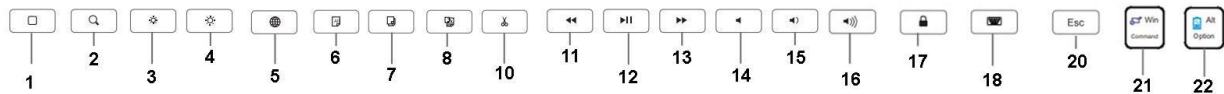

Dux Ducis Samsung Galaxy Tab S8 Ultra Bluetooth Keyboard Case

Specifications:

- Connectivity: Bluetooth
- Battery capacity: 180mAh
- Working distance up to 10m
- Charging interface: Type-C
- Layout: US (QWERTY)

Product overview

1. Touchpad
2. CAPS indicator
3. Bluetooth indicator
4. Switch
5. Charging indicator
6. Type-C charging input

Multifunctional key

1. Home
2. Search
3. Brightness down
4. Brightness up
5. Input
6. Select all
7. Duplicate
8. Paste
9. Cut
10. Previous track
11. Play/pause
12. Next track
13. Mute
14. Volume down
15. Volume up
16. Lock screen
17. Vertical keyboard
18. Escape
19. Fn+Win (open/close touchpad)
20. Fn+Alt (monitor keyboard battery)

Operation instruction

1. Open the case, and insert the tablet into the case
2. Switch on the keyboard, and press Fn+C to activate wireless pairing mode (Bluetooth light blinks slowly)
3. Open the Bluetooth settings on your device, search for the keyboard name (Bluetooth 5.1 Keyboard), and pair it
4. Automatic stand-by mode, if you do not use the keyboard within 10min, press any key and wait 2-3sec to activate it again