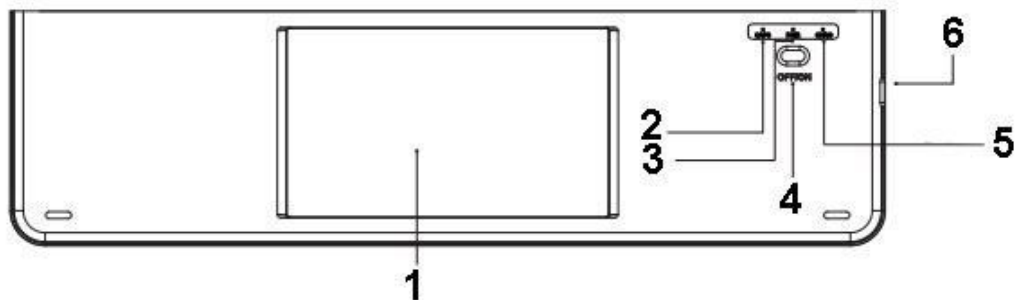

Dux Ducis Samsung Galaxy Tab S8 Ultra Bluetooth Keyboard Case

Specifications:

- Connectivity: Bluetooth
- Battery capacity: 180mAh
- Working distance up to 10m
- Charging interface: Type-C
- Layout: US (QWERTY)

Product overview

1. Touchpad
2. CAPS indicator
3. Bluetooth indicator
4. Switch
5. Charging indicator
6. Type-C charging input

Multifunctional key

1. Home
2. Search
3. Brightness down
4. Brightness up
5. Input
6. Select all
7. Duplicate
8. Paste
9. Cut
10. Previous track
11. Play/pause
12. Next track
13. Mute
14. Volume down
15. Volume up
16. Lock screen
17. Vertical keyboard
18. Escape
19. Fn+Win (open/close touchpad)
20. Fn+Alt (monitor keyboard battery)